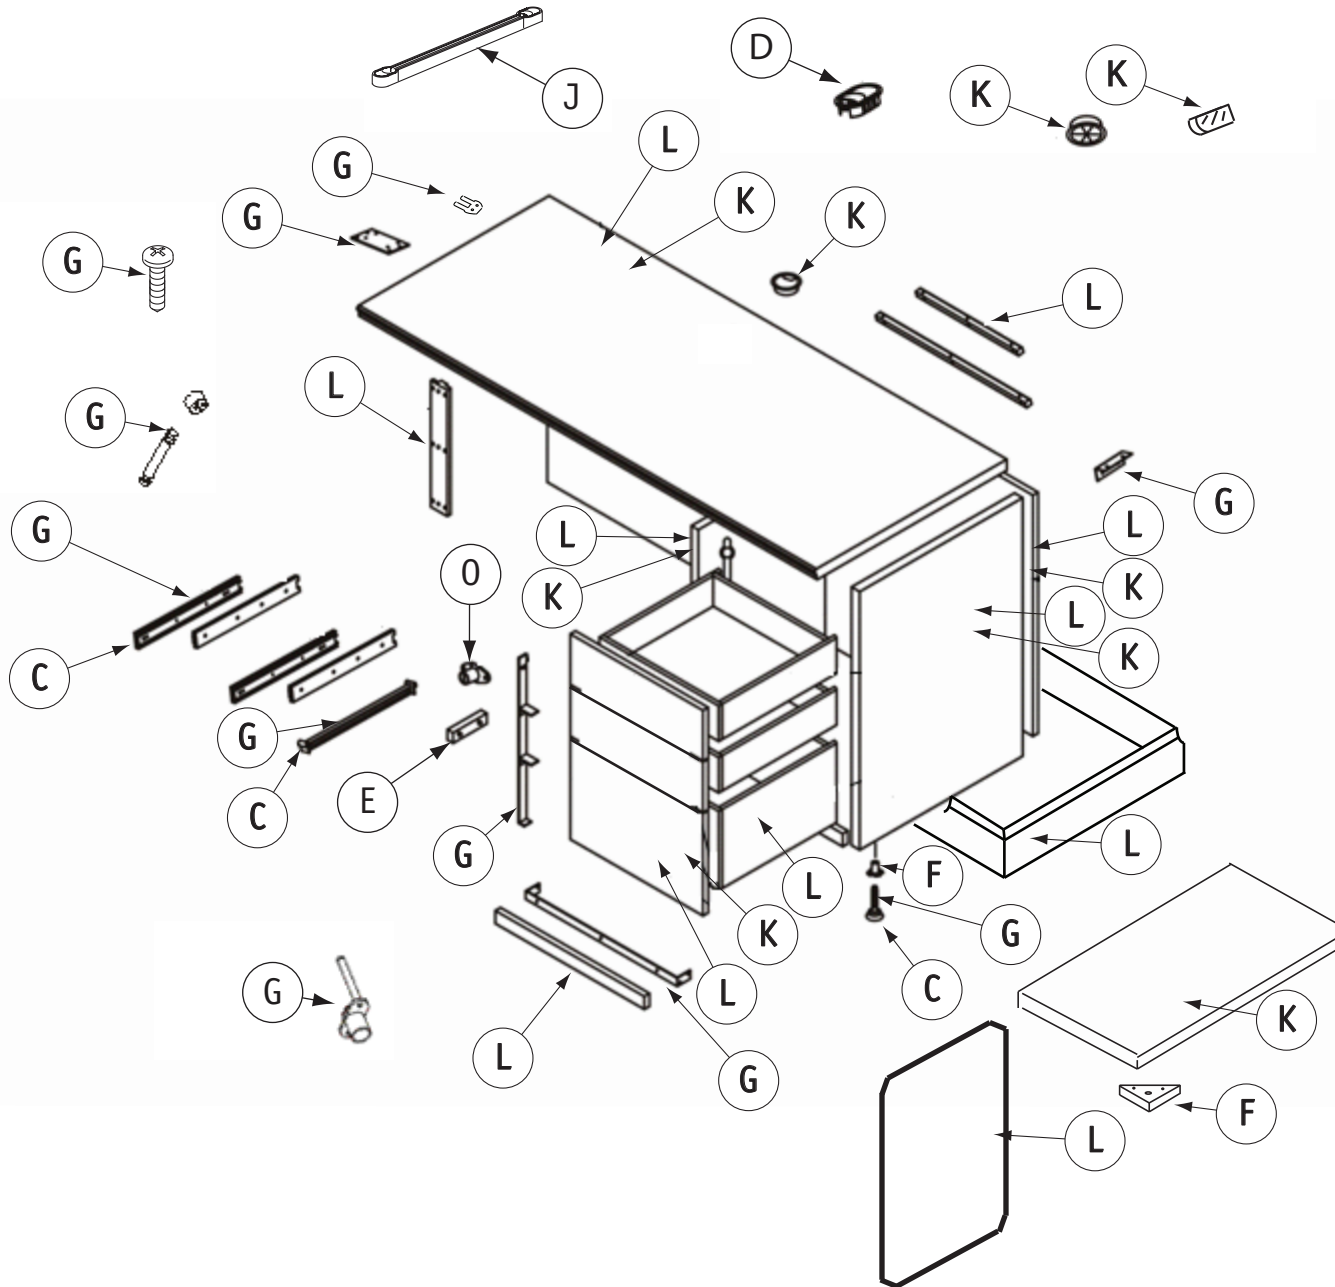

## Return Unit

**Series:** Arrowood, Barrington, Captivate, Clever, EnvyWorks, Escalade, Franklin, Hiland, Lauderdale, WaveWorks, Roosevelt, Flourish

- |              |   |
|--------------|---|
| Aluminum: J  | Recommended Tools   |
| Steel: G     |   |
| Zinc: F      |    |
| Glass: H     |   |
| Wood: L      |    |
| Fabric: A    |   |
| Foam: B      |    |
| Plastic 1: M |   |
| Plastic 2: O |    |
| Plastic 3: K |   |
| Plastic 4: I |    |
| Plastic 5: E |   |
| Plastic 6: N |  |
| Plastic 7: C |   |
| Plastic 9: D |  |