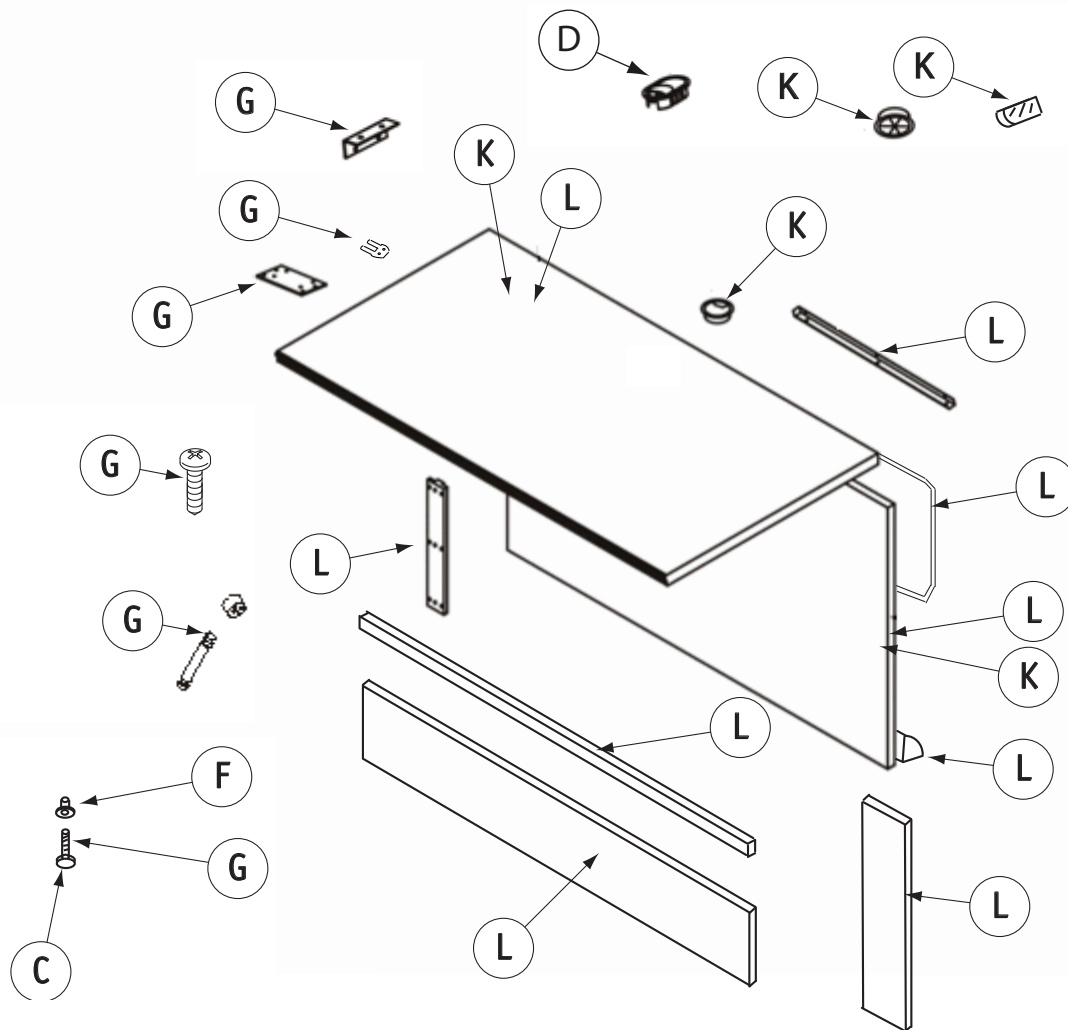

Bridge Unit

Series: Arrowwood, Barrington, Captivate, Clever, EnvyWorks, Escalade, Franklin, Hiland, Lauderdale, WaveWorks, Roosevelt, Flourish, Renegade

- | | |
|--------------|--|
| Aluminum: J | Recommended Tools       |
| Steel: G | |
| Zinc: F | |
| Glass: H | |
| Wood: L | |
| Fabric: A | |
| Foam: B | |
| Plastic 1: M | |
| Plastic 2: O | |
| Plastic 3: K | |
| Plastic 4: I | |
| Plastic 5: E | |
| Plastic 6: N | |
| Plastic 7: C | |
| Plastic 9: D | |