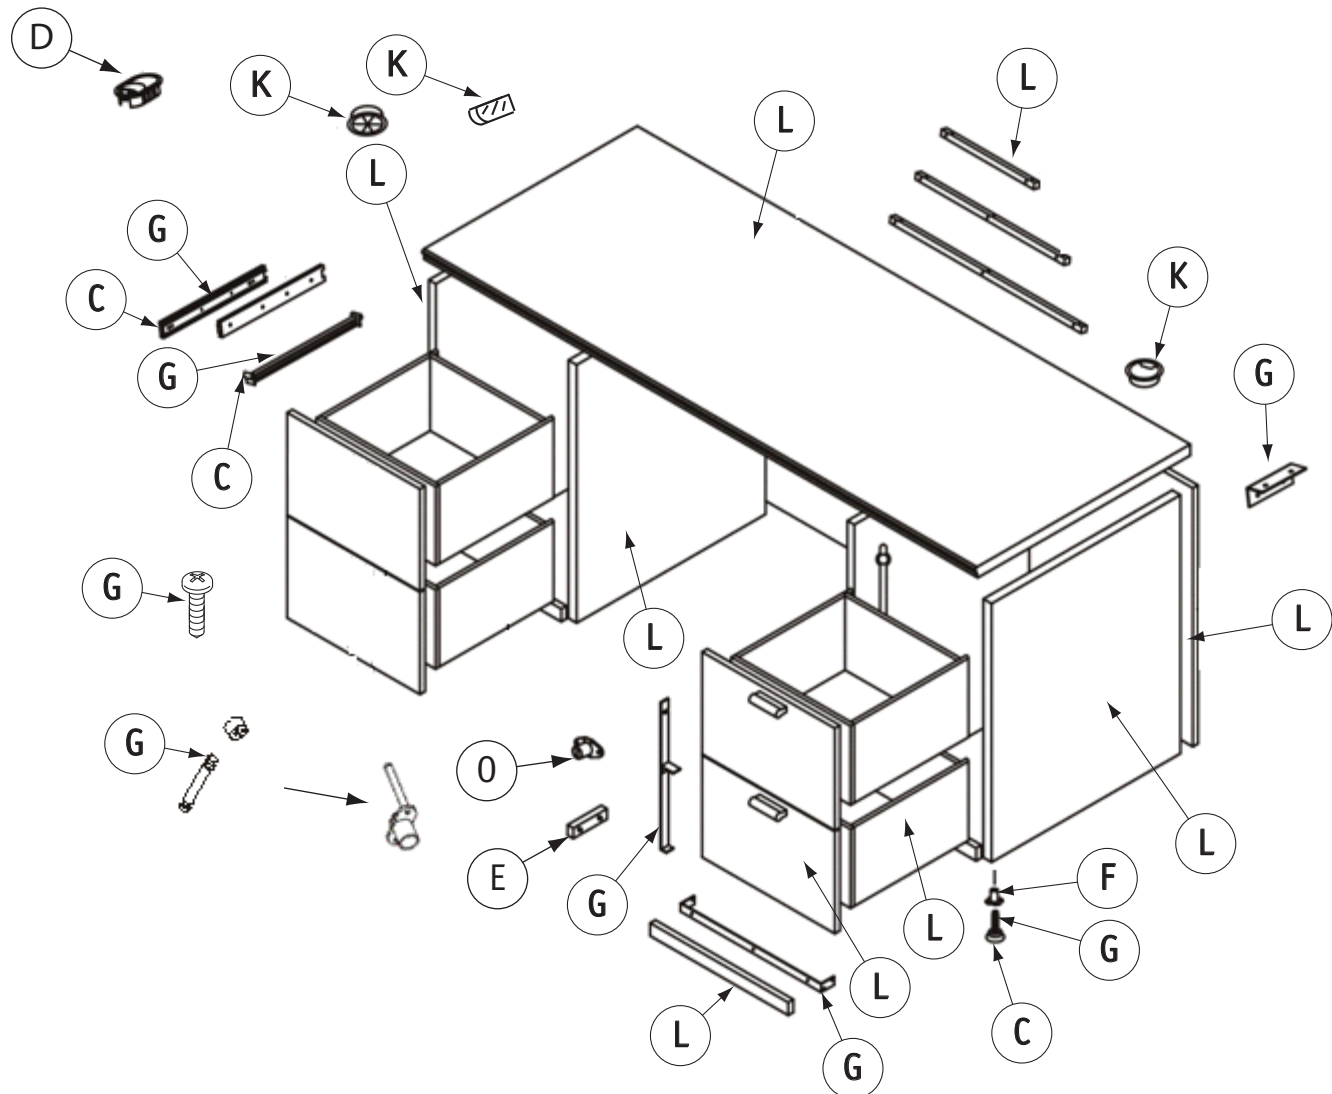

CASEGOODS

Kneespace Credenza
 Series: Arrowood,
 Clever, Hiland,
 Lauderdale, WaveWorks

- | | |
|--------------|--|
| Aluminum: J | Recommended
Tools |
| Steel: G | |
| Zinc: F |  |
| Glass: H | |
| Wood: L |  |
| Fabric: A | |
| Foam: B |  |
| Plastic 1: M | |
| Plastic 2: O |  |
| Plastic 3: K | |
| Plastic 4: I |  |
| Plastic 5: E | |
| Plastic 6: N |  |
| Plastic 7: C | |
| Plastic 9: D |  |