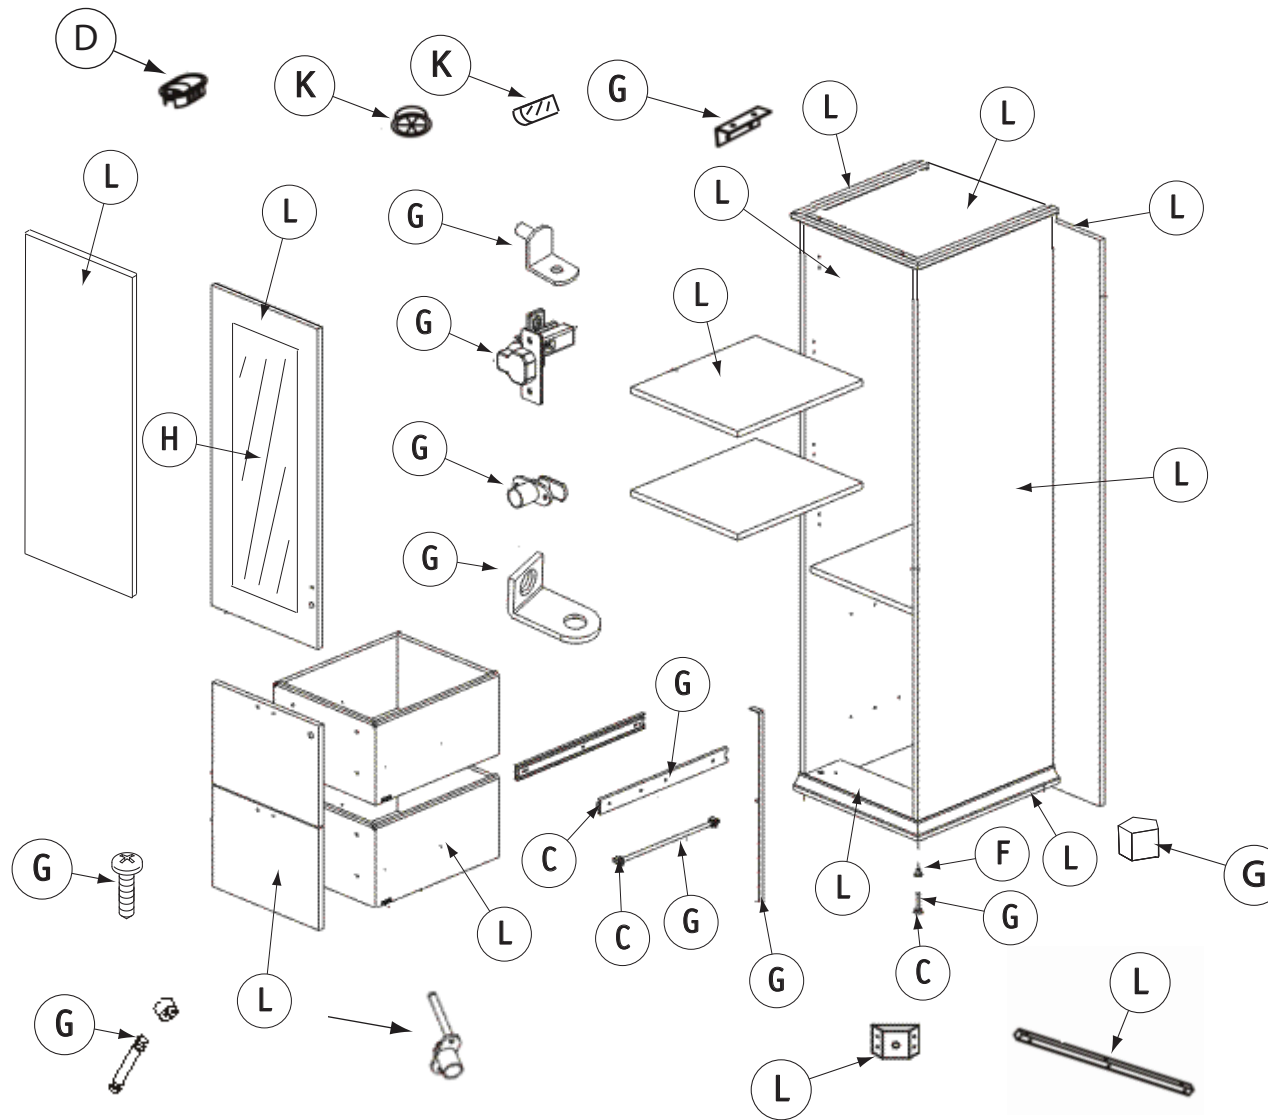

CASEGOODS

Wardrobe File File
 Series: Captivate,
 Casbah, Escalade,
 WaveWorks, Epic

- Aluminum: J Recommended Tools
- Steel: G
- Zinc: F
- Glass: H
- Wood: L
- Fabric: A
- Foam: B
- Plastic 1: M
- Plastic 2: O
- Plastic 3: K
- Plastic 4: I
- Plastic 5: E
- Plastic 6: N
- Plastic 7: C
- Plastic 9: D
-