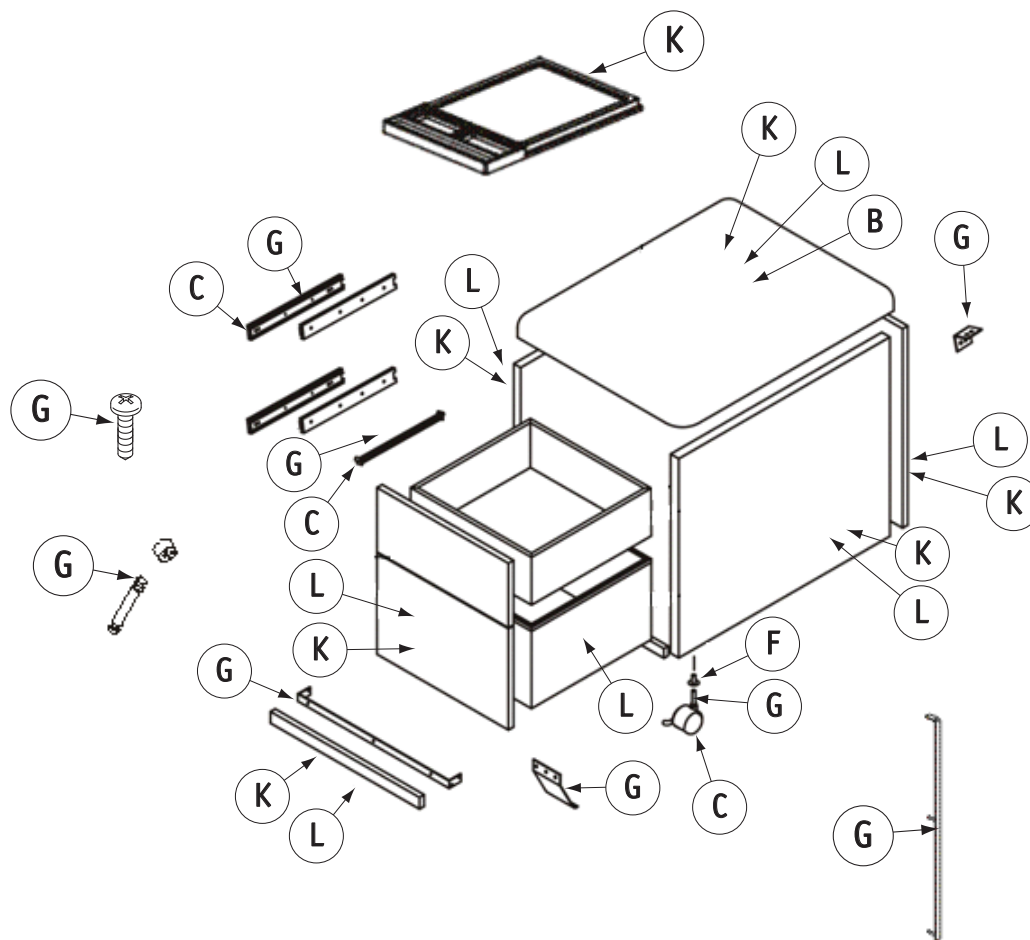

CASEGOODS

Moble Pedestal
 Series: Casbah, Clever,
 Captivate, EnvyWorks,
 Lauderdale, WaveWorks

- | Material | Recommended Tools |
|--------------|---|
| Aluminum: J | 

 |
| Steel: G | |
| Zinc: F | |
| Glass: H | |
| Wood: L | |
| Fabric: A | |
| Foam: B | |
| Plastic 1: M | |
| Plastic 2: O | |
| Plastic 3: K | |
| Plastic 4: I | |
| Plastic 5: E | |
| Plastic 6: N | |
| Plastic 7: C | |
| Plastic 9: D | |