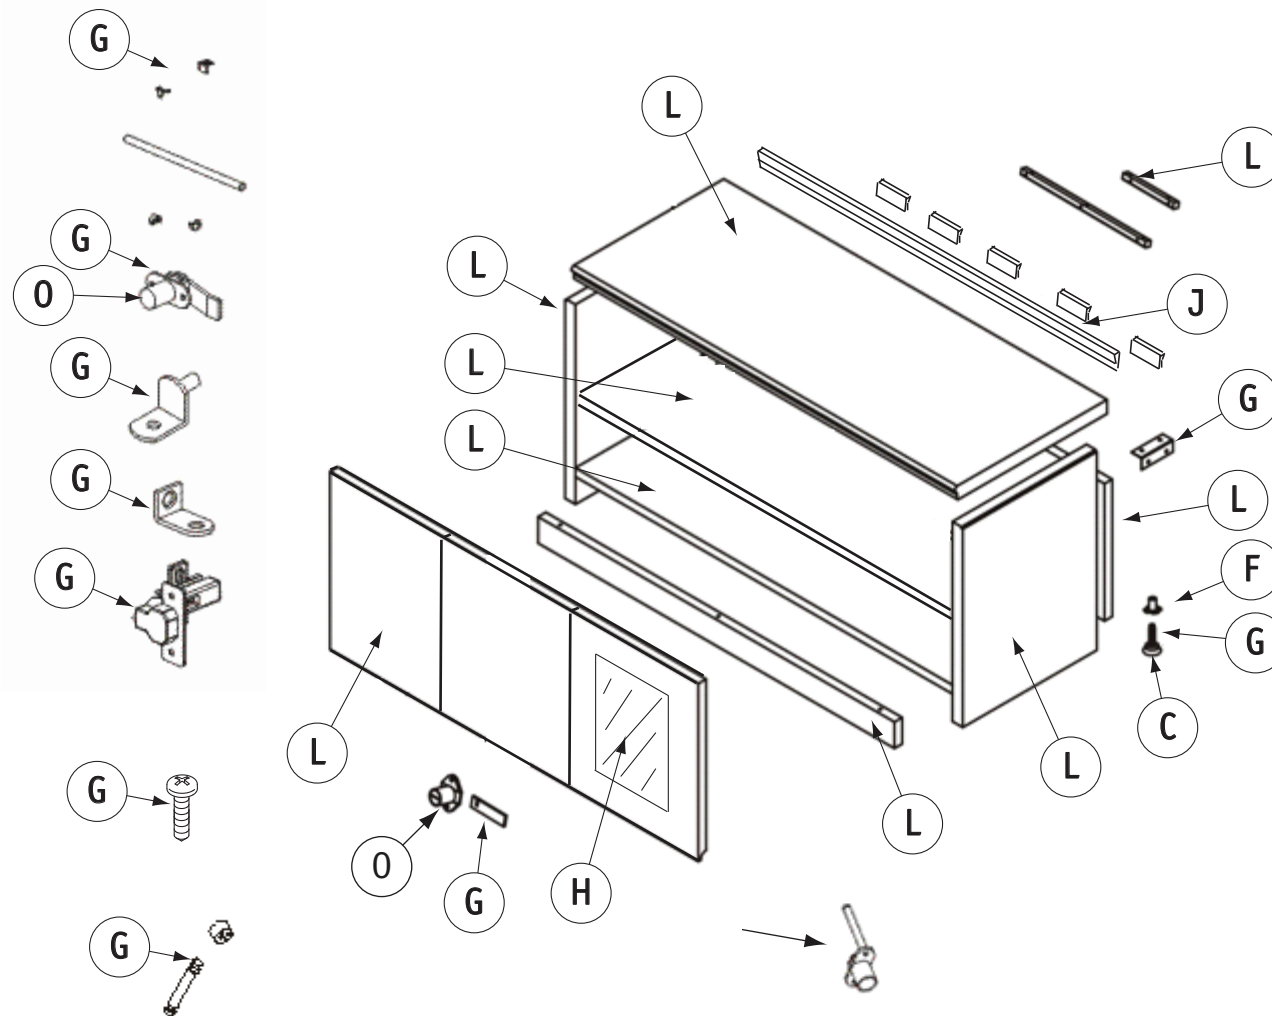

# CASEGOODS

OverHead  
Series: WaveWorks

- |              |   |
|--------------|---|
| Aluminum: J  | Recommended<br>Tools  |
| Steel: G     |   |
| Zinc: F      |  |
| Glass: H     |   |
| Wood: L      |   |
| Fabric: A    |  |
| Foam: B      |   |
| Plastic 1: M |  |
| Plastic 2: O |   |
| Plastic 3: K |  |
| Plastic 4: I |  |
| Plastic 5: E |  |
| Plastic 6: N |   |
| Plastic 7: C |   |
| Plastic 9: D |  |