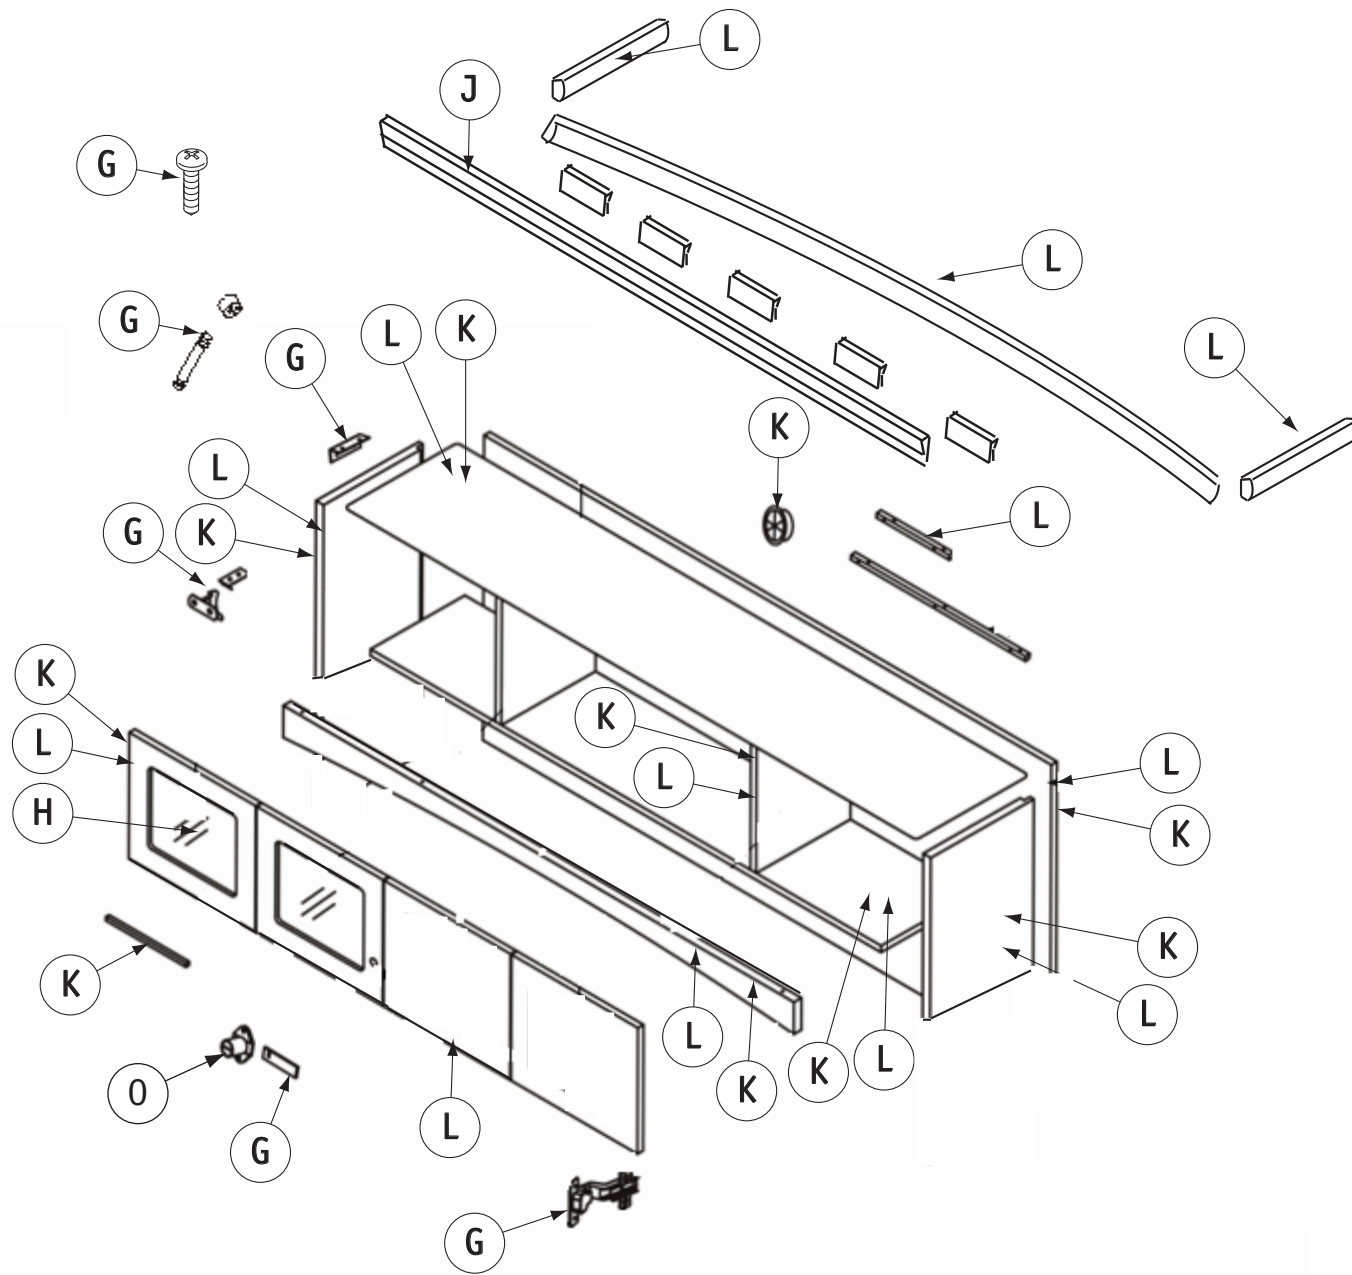

CASEGOODS

Wall Mount
Series: Captivate

Aluminum: J Recommended
Steel: G Tools

Zinc: F

Glass: H

Wood: L

Fabric: A

Foam: B

Plastic 1: M

Plastic 2: O

Plastic 3: K

Plastic 4: I

Plastic 5: E

Plastic 6: N

Plastic 7: C

Plastic 9: D

NATIONAL Furniture with Personality™

Phone 800.482.1717
Fax 812.482.8800
www.nationalonline.com
A Unit of Kimball International
©Kimball International, Inc.
2008

Part No. 2088375