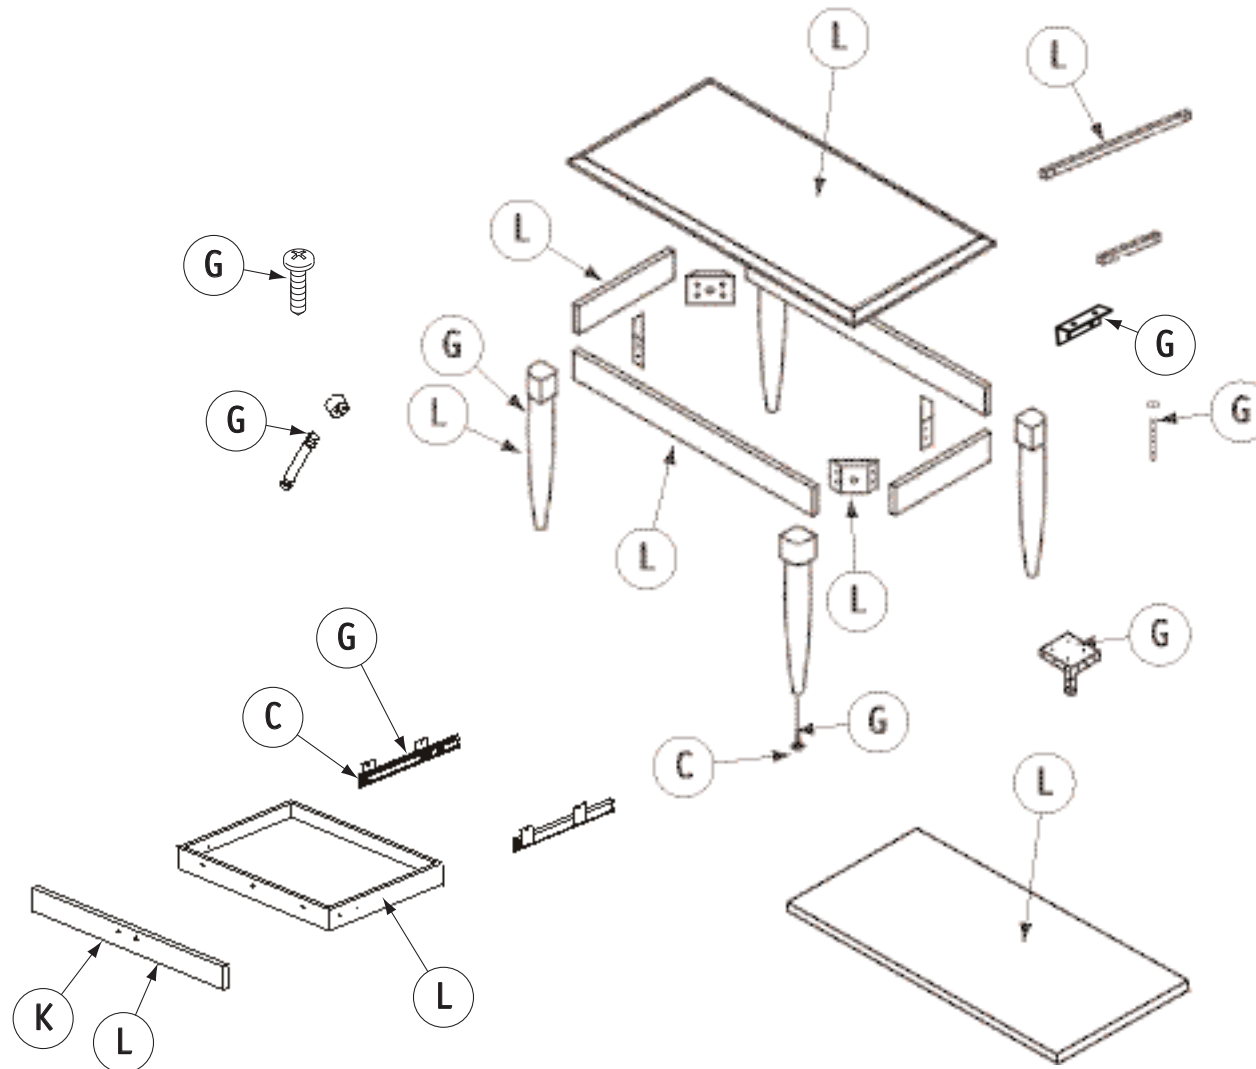

CASEGOODS

Tables Series:

Series: Barrington, Captivate, Casbah, Clever, Escalade, Franklin, Lauderdale, General Purpose, Timberlane

- | | |
|--------------|--|
| Aluminum: J | Recommended Tools

 |
| Steel: G | |
| Zinc: F | |
| Glass: H | |
| Wood: L | |
| Fabric: A | |
| Foam: B | |
| Plastic 1: M | |
| Plastic 2: O | |
| Plastic 3: K | |
| Plastic 4: I | |
| Plastic 5: E | |
| Plastic 6: N | |
| Plastic 7: C | |
| Plastic 9: D | |