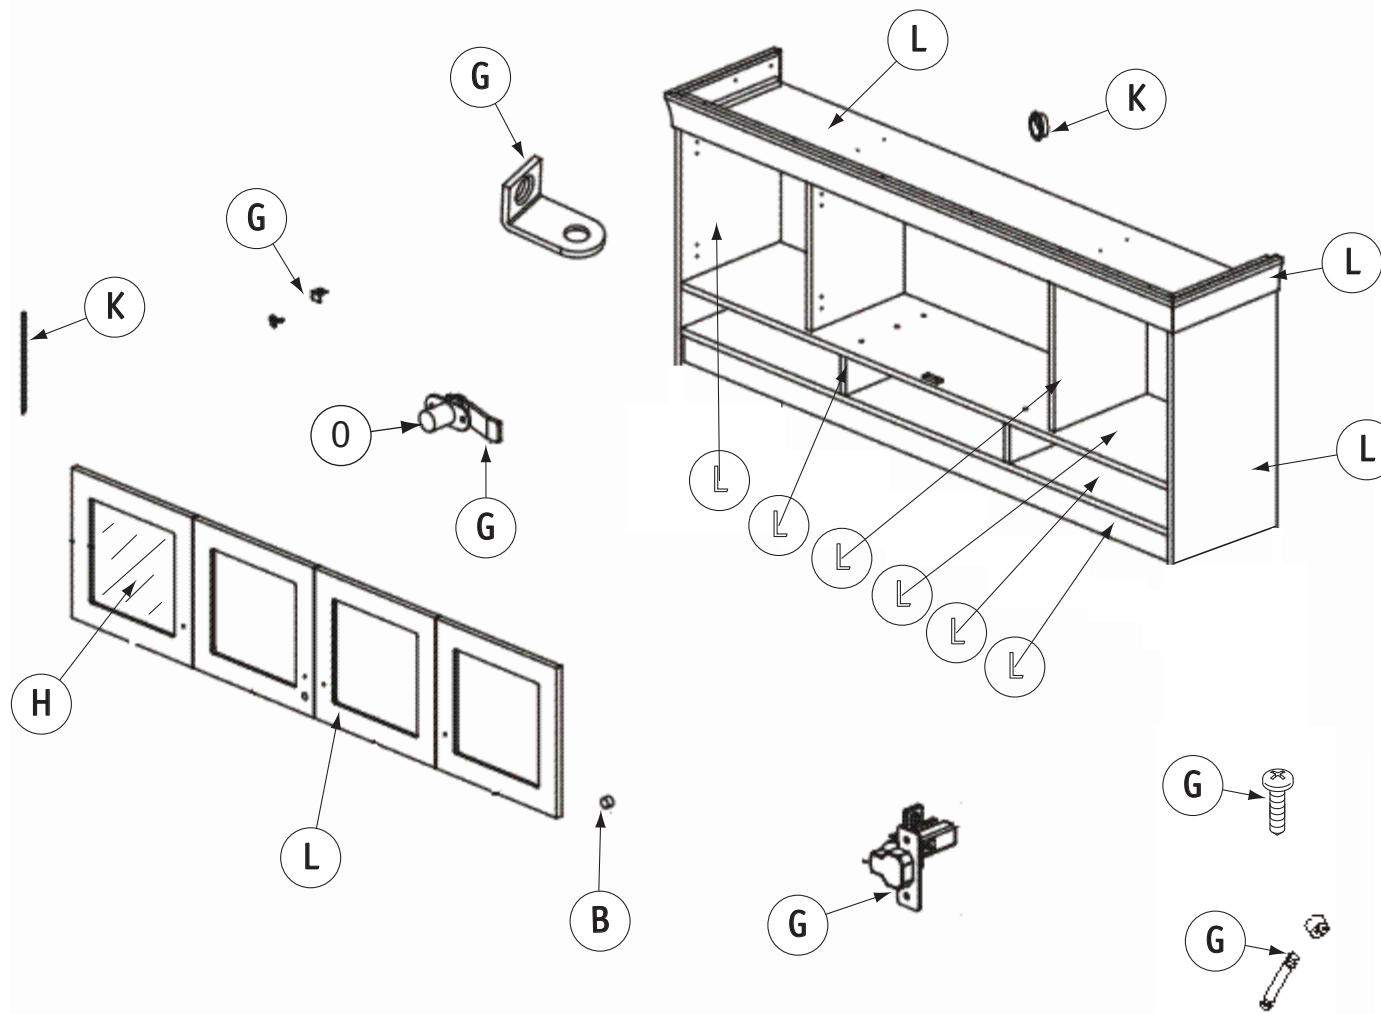

CASEGOODS

Wall Mount
Series: Escalade

Aluminum: J Recommended Tools

Steel: G

Zinc: F

Glass: H

Wood: L

Fabric: A

Foam: B

Plastic 1: M

Plastic 2: O

Plastic 3: K

Plastic 4: I

Plastic 5: E

Plastic 6: N

Plastic 7: C

Plastic 9: D

NATIONAL | Furniture with Personality™

Phone 800.482.1717
Fax 812.482.8800
www.nationalonline.com
A Unit of Kimball International
©Kimball International, Inc.
2008

Part No. 2088381