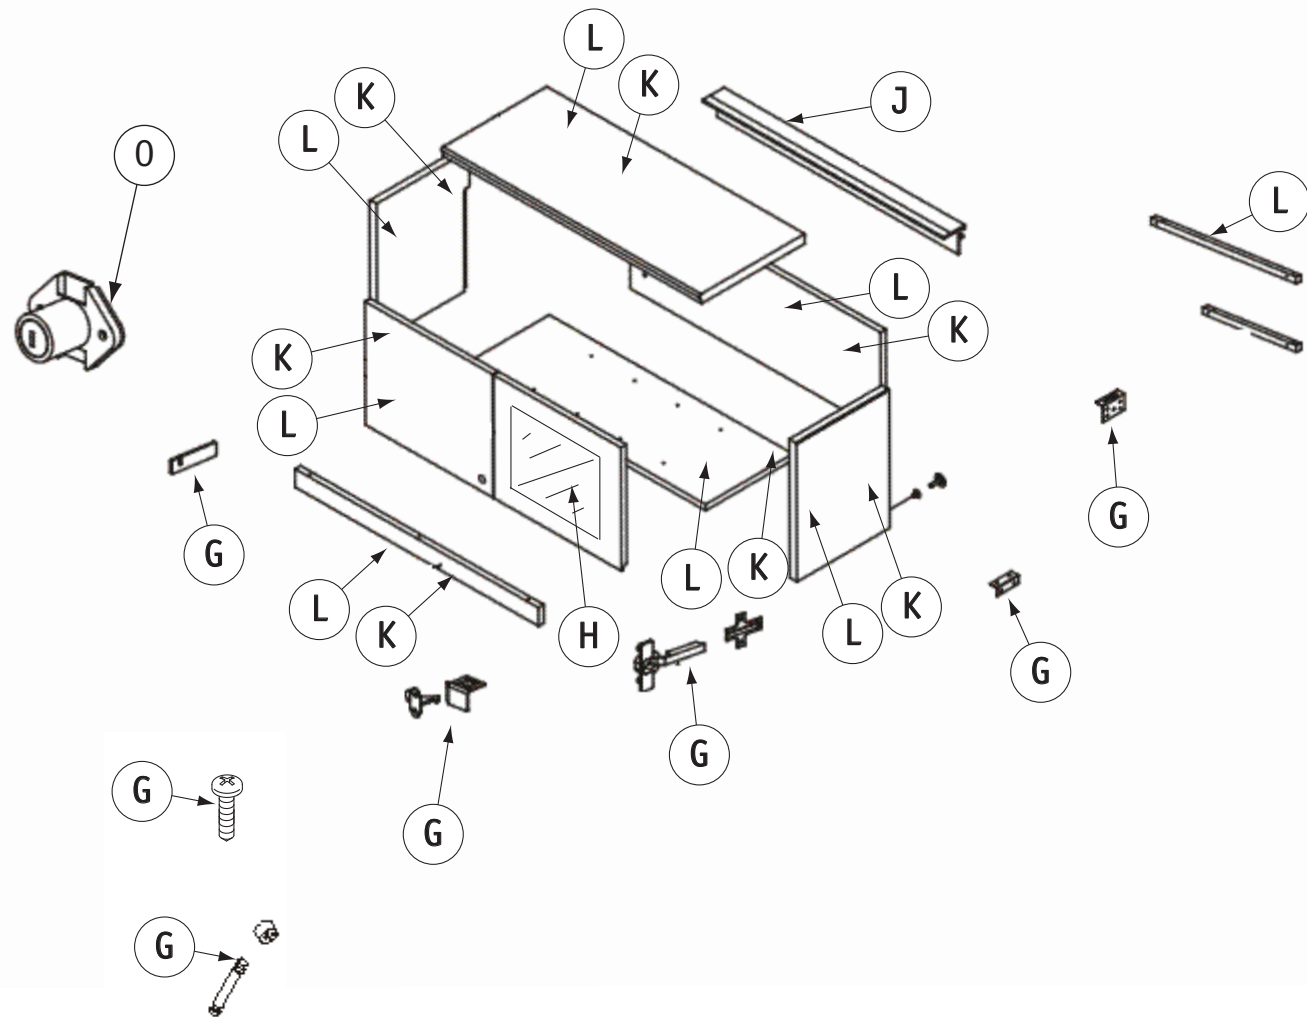

CASEGOODS

OverHead
 Series: Clever, Hiland,
 Lauderdale, Universal

- | | |
|--------------|--|
| Aluminum: J | Recommended Tools

 |
| Steel: G | |
| Zinc: F | |
| Glass: H | |
| Wood: L | |
| Fabric: A | |
| Foam: B | |
| Plastic 1: M | |
| Plastic 2: O | |
| Plastic 3: K | |
| Plastic 4: I | |
| Plastic 5: E | |
| Plastic 6: N | |
| Plastic 7: C | |
| Plastic 9: D | |