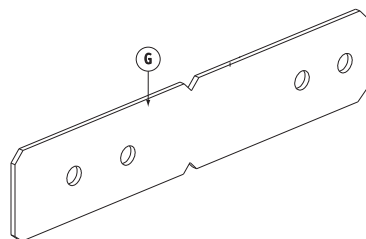

CASEGOODS

Wall rail

Faceplate

U Channel

Work surface
bracket

End cap

End Trim

Strike plate

Wire manager

Slat wall

Accessories

Series: Exhibit

Aluminum: J

Steel: G

Zinc: F

Glass: H