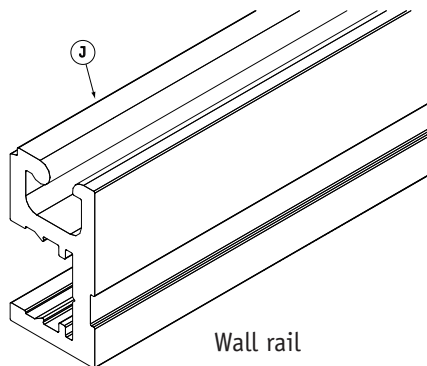

CASEGOODS

Wall rail

Faceplate

U Channel

Work surface
bracket

End cap

End Trim

Strike plate

Wire manager

Slat wall

Accessories

Series: Exhibit

Aluminum: J

Steel: G

Zinc: F

Glass: H