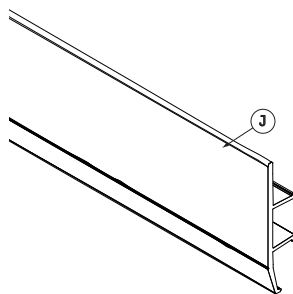

CASEGOODS

Wall rail

Faceplate

U Channel

Work surface
bracket

End cap

End Trim

Strike plate

Wire manager

Slat wall

Accessories

Series: Exhibit

Aluminum: J

Steel: G

Zinc: F

Glass: H