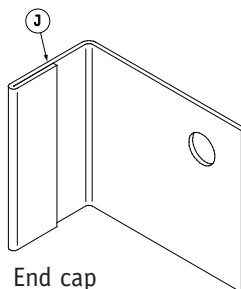

CASEGOODS

Wall rail

Faceplate

U Channel

Work surface
bracket

End cap

End Trim

Strike plate