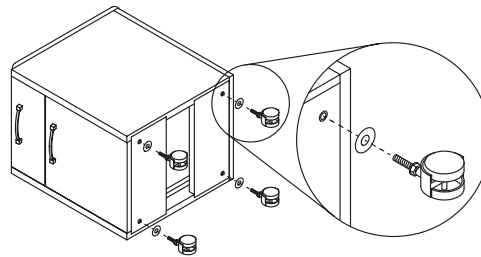

1

Find 4 casters shipped with unit (Figure A)

Figure A

2

Lay unit on its side. Place a washer on the stem of each caster and screw a caster into each of the pre-inserted t-nuts on the bottom of the unit. Use the adjustable wrench to tighten firmly (Figure B).

Figure B

3

Carefully turn unit upright (Figure C).

Figure C

Assembly Instructions

**Lauderdale™
Mobile Pedestal
Caster Installation**

Recommended Tools

- Adjustable Wrench