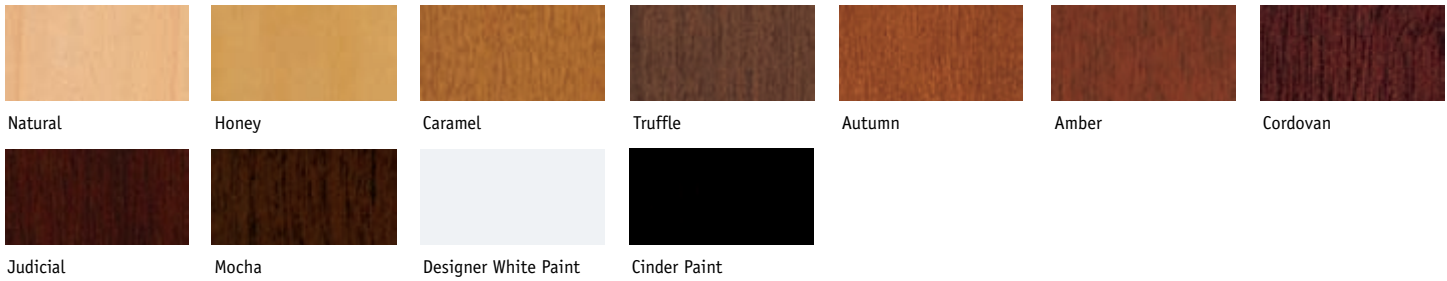

Admire® Finishes

Please reference the National™ Price List or our website at www.NationalOfficeFurniture.com for additional product information.