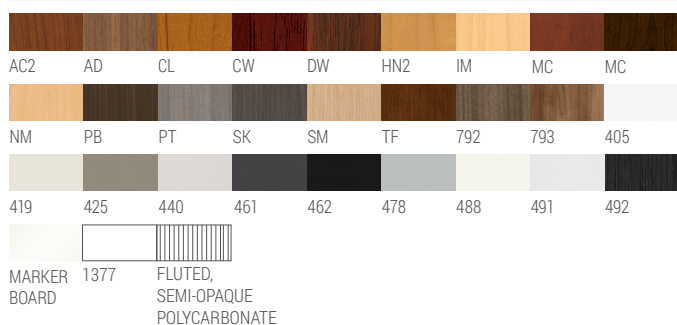

MOBILE FLOOR SCREENS

SCREEN MATERIALS

BRACKET PAINT COLORS MATERIALS

STATEMENT OF LINE [CLICK HERE TO VIEW PRICE LIST >](#)

60" OVERALL HEIGHT

24" AND 48" WIDTH

72" OVERALL HEIGHT

24" AND 48" WIDTH

SCREEN MATERIALS - UPHOLSTERY (DUNE - GRADE A)

SCREEN MATERIALS - UPHOLSTERY (REPITITION - GRADE A)

SCREEN MATERIALS - UPHOLSTERY (PACT - GRADE B)

PET