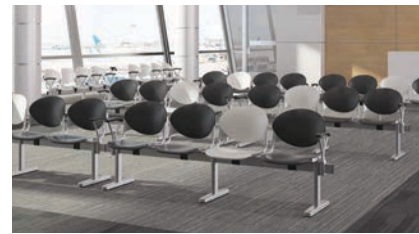

CINCH[®]

SEATING COLLECTION

NEVER UNDERESTIMATE THE POWERFUL COMBINATION OF COLOR AND COMFORT.

CINCH SEATING COLLECTION

CINCH BLENDS THESE TWO ELEMENTS IMPECCABLY

This stylish series has unlimited design potential with black or platinum metallic frames combined with ten mix and match contoured plastic seat and back options, as well as an upholstered seat option for additional comfort and personal flair. Cinch stacking chairs, stools, and task models are ideal for training rooms, cafés, classrooms and more, while the beam seating models complement in more specialized areas.