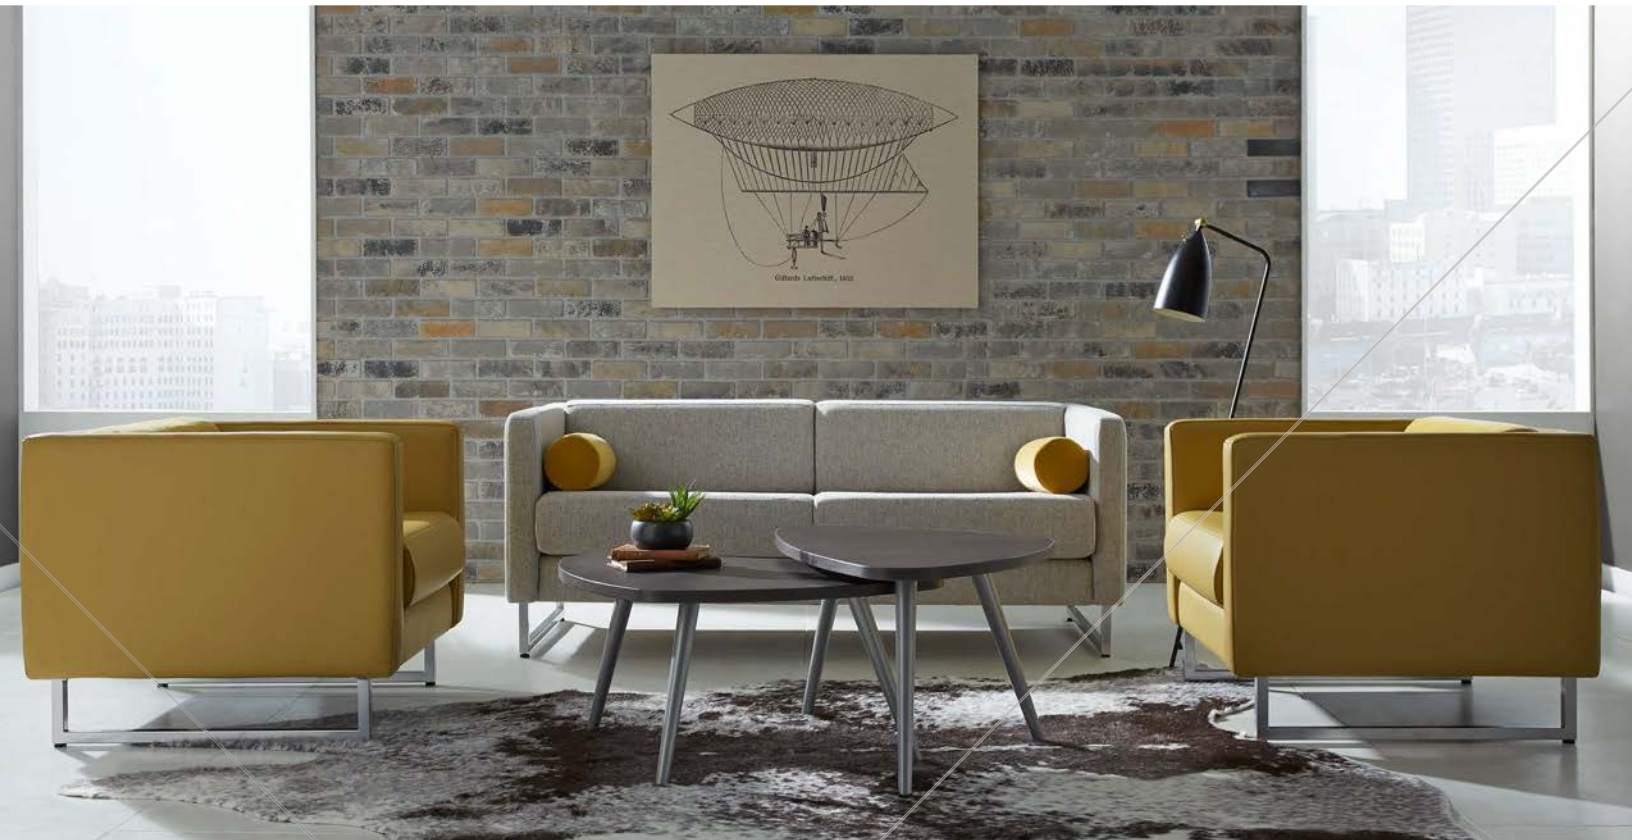

NATIONAL®

TOLL FREE 800.482.1717
WEB NATIONALOFFICEFURNITURE.COM