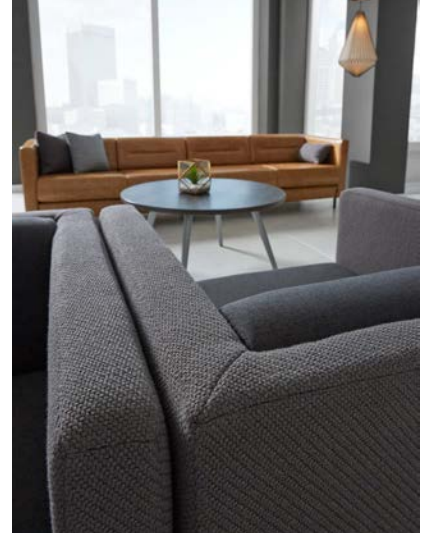

## DESIGN A WELCOMING SPACE THAT INSPIRES, COMFORTS, AND CREATES INTRIGUE.

This soft seating series transcends style by offering essential design. Available as a 1, 2½, and 4 seat lounge with varied leg options and finishes, Tellaro is a versatile solution for any space that craves spacious comfort and strong aesthetics. With precisely tailored cushions and impressive vertical and horizontal stitching options, Tellaro leaves little to be desired.