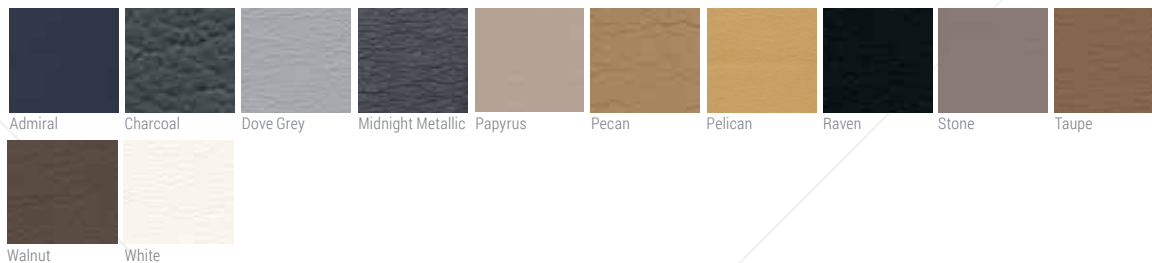

ESSENCE - GRADE 6