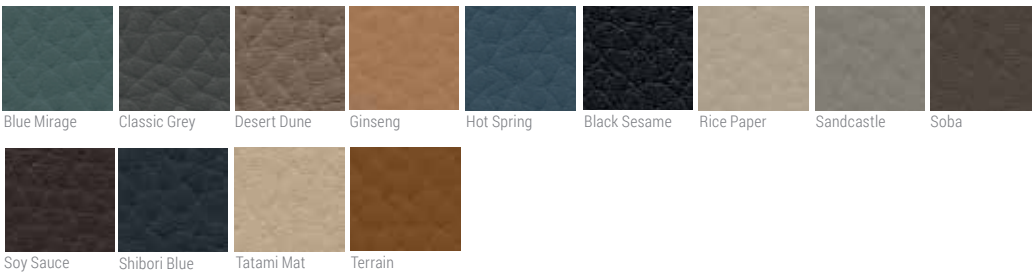

TOTTORI - GRADE 7