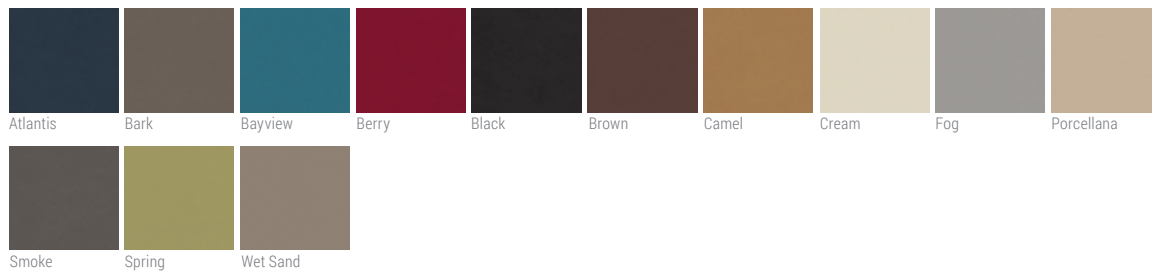

NATIONAL'S HEALTHIER HOSPITALS V2.1 COMPLIANT FABRICS

National makes it easy to meet the Healthier Hospitals, A Practice Greenhealth Program, Safer Chemicals Challenge with a wide array of seating upholsteries and tack fabrics.

SEATING

DAVENPORT - GRADE L7