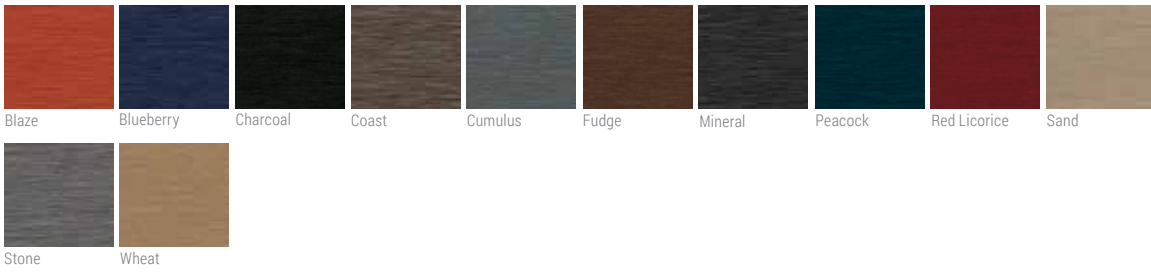

STRAND - GRADE 2