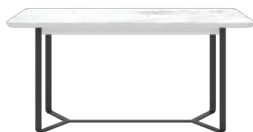

Seraphina

Table

Walnut Wood Finish

White Ceramic

Brown Ceramic

Black Metal

Walnut

35.4"W 63"D 29.5"H

\$1,650

List Price

White Ceramic

35.4"W 63"D 29.5"H

\$1,650

Brown Ceramic

35.4"W 63"D 29.5"H

\$1,650